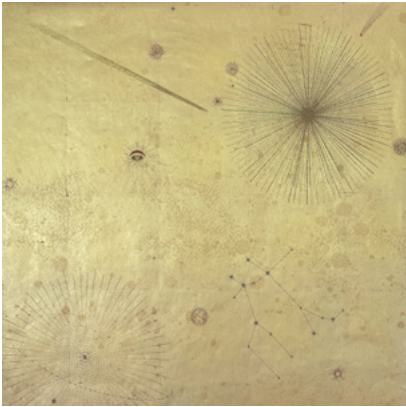

Calico

SUPERNOVA

Tear Sheet

Supernova is a journey through space and time

ASTRAL

COSMIC

INFINITY

PASSAGE

PEARL

PORTAL

STARGAZE

SUPERNAL

Supernova Astral

Suitable for residential and some commercial projects

COLOR
Astral

ITEM
7301

CONTENT
Dutch Metal Leaf

PANEL WIDTH
34" / 864 mm trimmed

PANEL HEIGHT
132" / 3353 mm standard
192" / 4877 mm extended

REPEAT
Non-repeating

STOCK
Made to order

LEAD TIME
4 weeks to print

MINIMUM
1 panel

PRICE
Available upon request